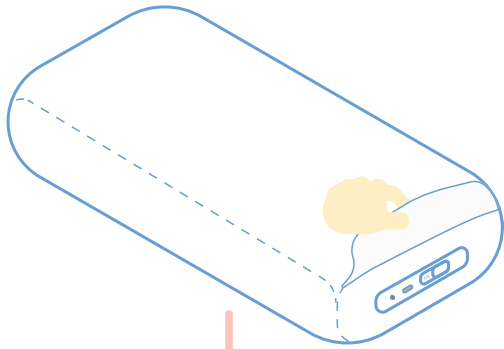

# How To Turn On Vesper's Hard Switch

**1** Locate and pull up the flap

**2** Slide the switch to ON position

**3** LED blinks three times shows Vesper is working as intended