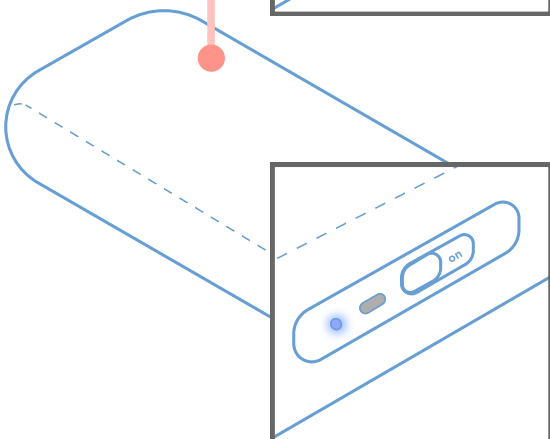

# How To Turn On Vesper's Hard Switch

**1** Locate and pull up the flap

**2** Slide the switch to ON position

**3** LED blinks three times shows Vesper is working as intended

# How Vesper Responds To Prohibited Device Use During Bedtime Hours

**1** Child receives a reminder that it's bedtime on their tablet

2 mins

**2** After 2 minutes if the child persists to use the device, they are given a warning that Vesper is turning off