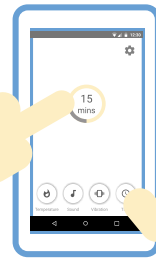

# How Vesper Responds To Nighttime Awakenings On First Time Use

1 Child wakes ups at night

2 Vesper is in standby mode

3 Child goes to Parent's bedroom and wakes them up

4 Parent opens up Vesper Parent

5 Selects the duration and starts Vesper plush once again