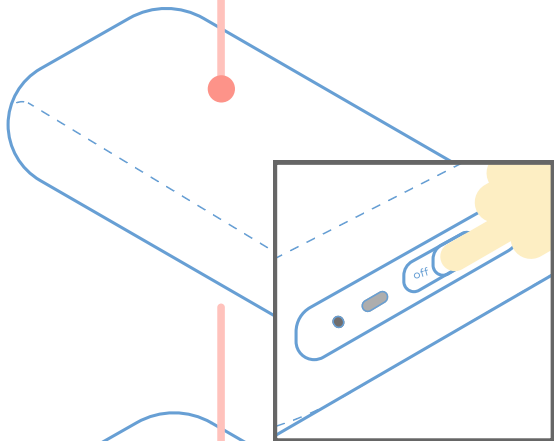

# How To Turn On Vesper's Hard Switch

**1** Locate and pull up the flap

**2** Slide the switch to ON position

**3** LED blinks three times shows Vesper is working as intended