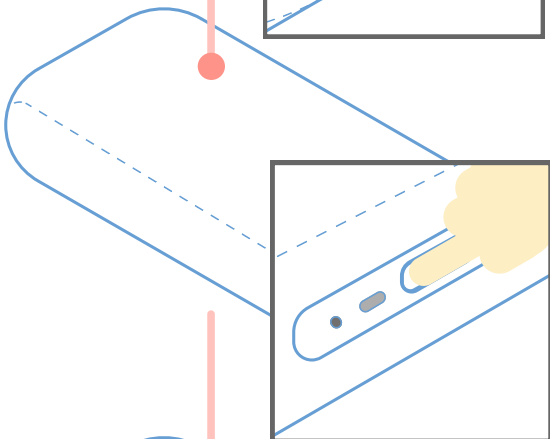

# How To Turn On Vesper's Hard Switch

**1** Locate and pull up the flap

**2** Slide the switch to ON position

**3** LED blinks three times shows Vesper is working as intended