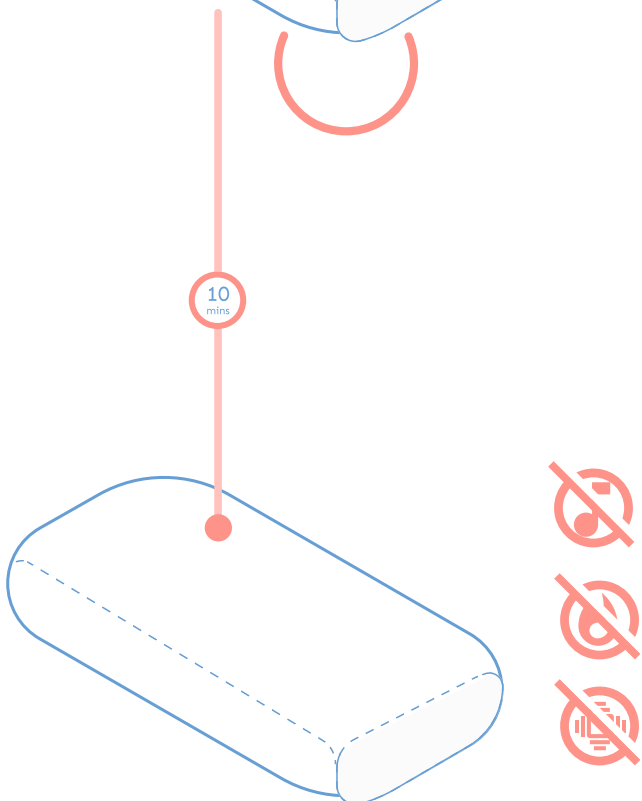

8 If child ceases use of device, Vesper transitions to active mode

9 Temperature and audio ease into set settings over the course of 3 minutes

10 After 20 minutes Vesper begins to ease out temperature and audio for 10 minutes