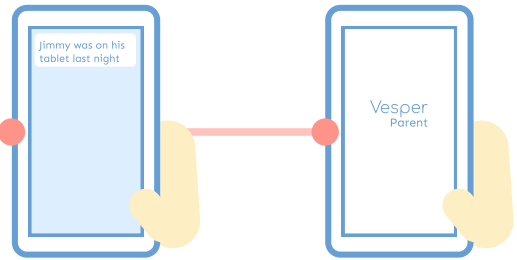

# How Vesper Responds To Prohibited Device Use During Bedtime Hours

**1** Child receives a reminder that it's bedtime on their tablet

2 mins

**2** After 2 minutes if the child persists to use the device, they are given a warning that Vesper is turning off

5 mins

5 Vibrates for 5 seconds in 30 second intervals for 5 minutes

12 hours

6 Parent receives a push notification at 12 p.m. the next day

7 If tapped into, it opens Vesper Parent and informs about the importance of sleep and gives advice on how to talk to jimmy about it