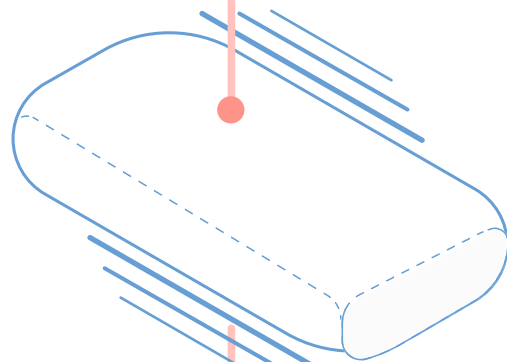

4 After 5 minutes Vesper nudges child to put down the tablet by vibrating in bursts