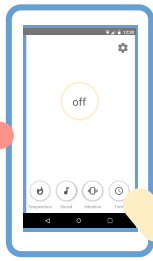

# How Vesper Responds To Nighttime Awakenings On First Time Use

1 Child wakes ups at night

2 Vesper is in standby mode

3 Child goes to Parent's bedroom and wakes them up

4 Parent opens up Vesper Parent

5 Selects the duration and starts Vesper plush once again